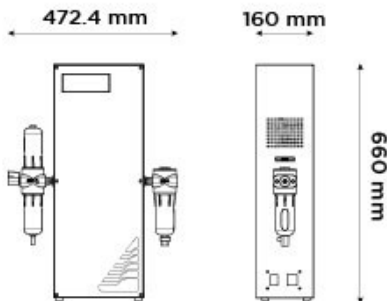

Key Features

- Produces clean, dry, hydrocarbon and carbon dioxide free air
- Ideal for TC-IC process TOC analyzers
- Performs 24/7 if needed
- Few moving parts means little maintenance required and ensures long life of the generator
- Completely silent in operation
- Minimal set-up required
- Can be supported by Precision Air Compressor
- 12 month comprehensive on-site warranty