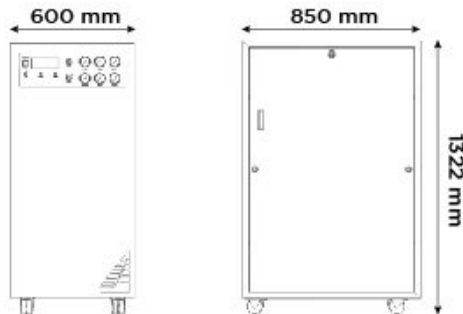

Description

The Genius 3030 has been designed to supply curtain, source & exhaust gases for selected SCIEX LC-MS systems. This generator has two outlets for each of the three gases supplied, allowing two SCIEX LC-MS systems to be comfortably run using one Genius 3030.

- **Gas types** Nitrogen
- **Integrated compressor:** Yes
- **Application Types:** Two SCIEX LC-MS systems, up to and including TripleTOF® 4600 and 4500 series with independent control.